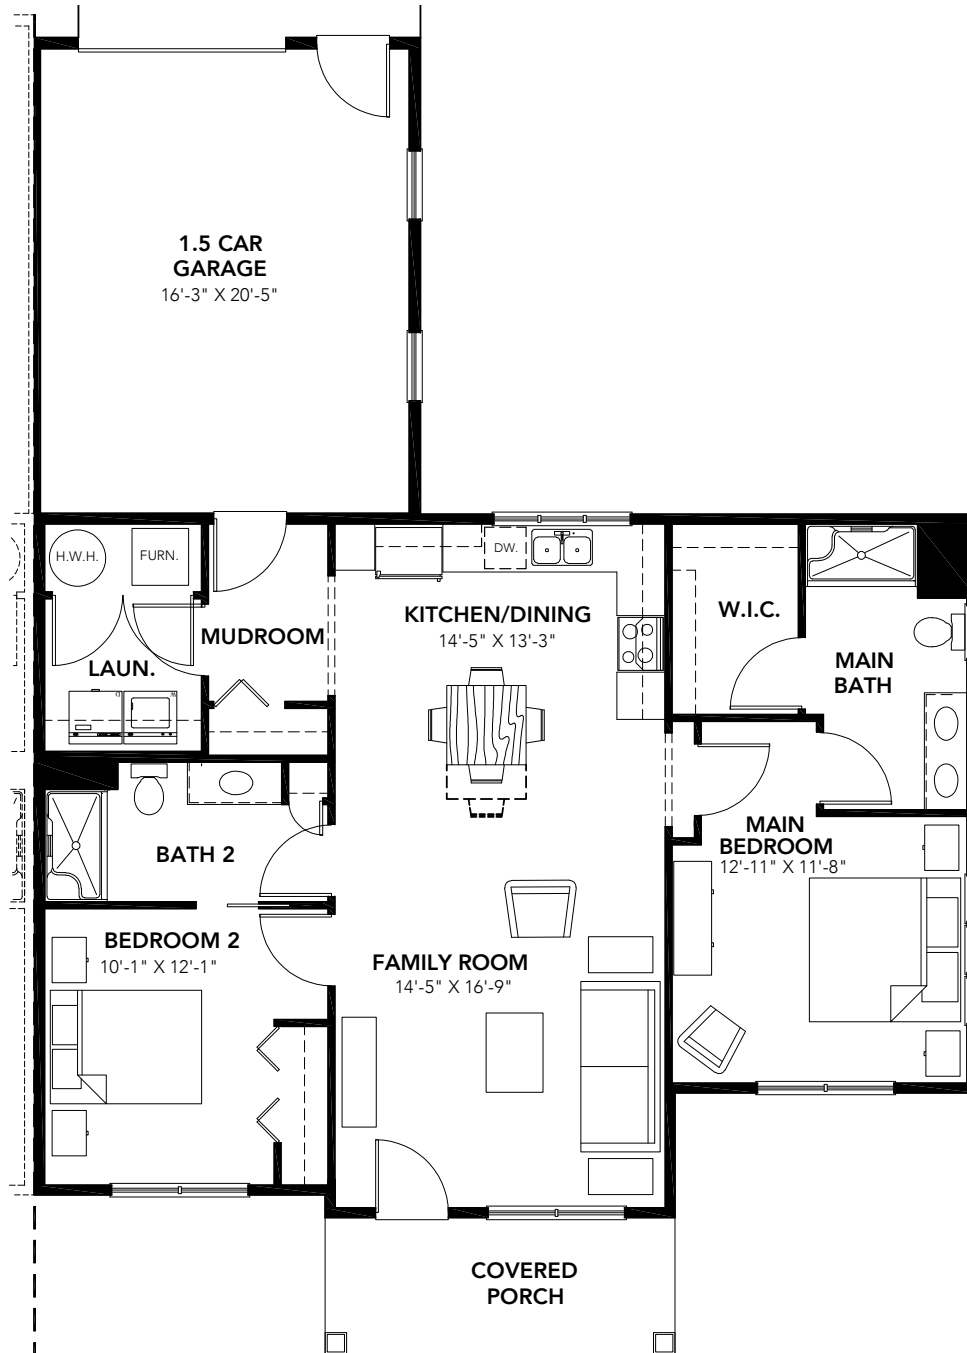

BLUEBIRD

Courtyard Home

2 BR / 2 BA | 1,200 SQ FT

100 Spanglers Mill Road, New Cumberland, PA 17070 | 717.591.7224 | Fernecrest.org

*Renderings are intended as a general reference. Features, finishes, layout, and measurements may vary.

BLUEBIRD

Courtyard Home
2 BR / 2 BA | 1,200 SQ FT

FERNECREST
A COMMUNITY of MESSIAH LIFEWAYS

100 Spanglers Mill Road, New Cumberland, PA 17070
717.591.7224 | Fernecrest.org

*Renderings are intended as a general reference. Features, finishes, layout, and measurements may vary.