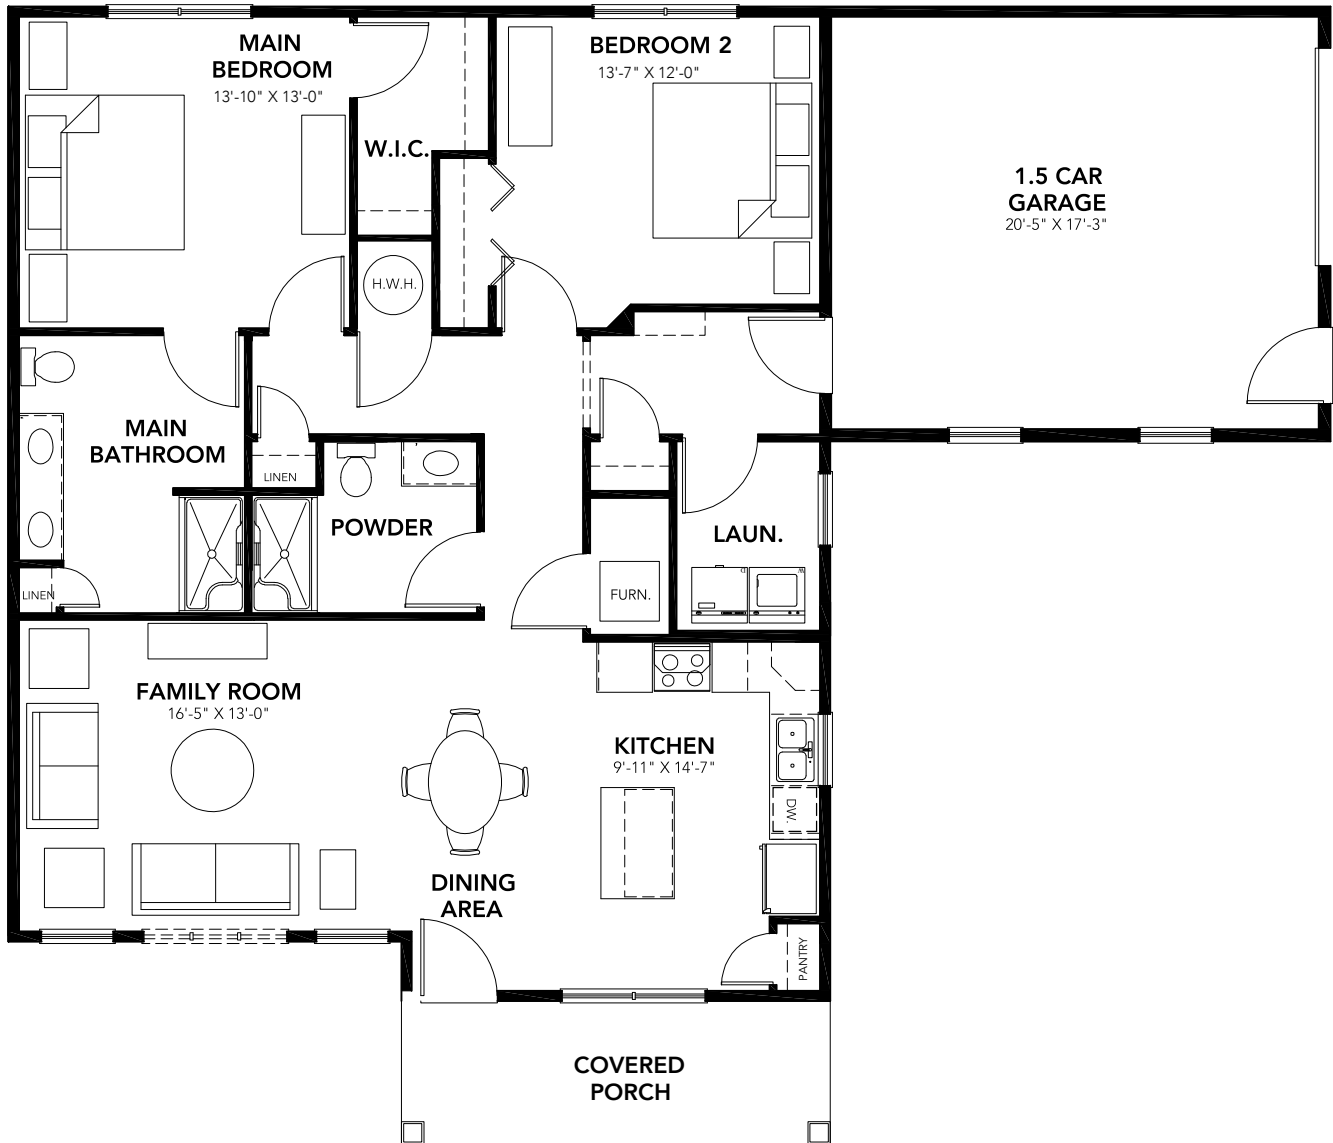

DOVE

Courtyard Home
2 BR / 2 BA | 1,400 SQ FT

FERNECREST
A COMMUNITY of MESSIAH LIFEWAYS

100 Spanglers Mill Road, New Cumberland, PA 17070
717.591.7224 | Fernecrest.org

*Renderings are intended as a general reference. Features, finishes, layout, and measurements may vary.