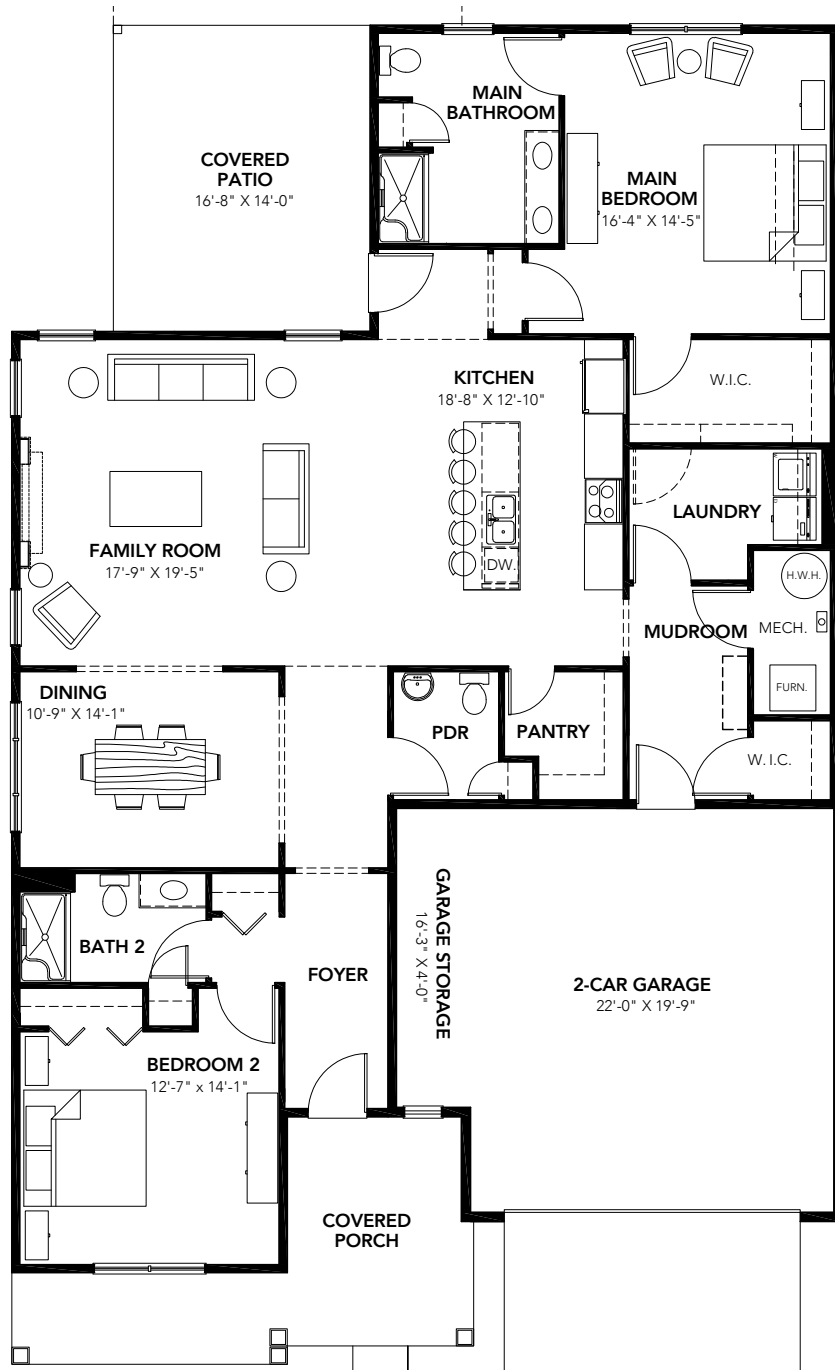

HERON I

Duplex Home

2 BR / 2 BA | Dining / Den Option | 2,078 SQ FT

FERNECREST
A COMMUNITY of MESSIAH LIFEWAYS

100 Spanglers Mill Road, New Cumberland, PA 17070
717.591.7224 | Fernecrest.org

*Renderings are intended as a general reference. Features, finishes, layout, and measurements may vary.