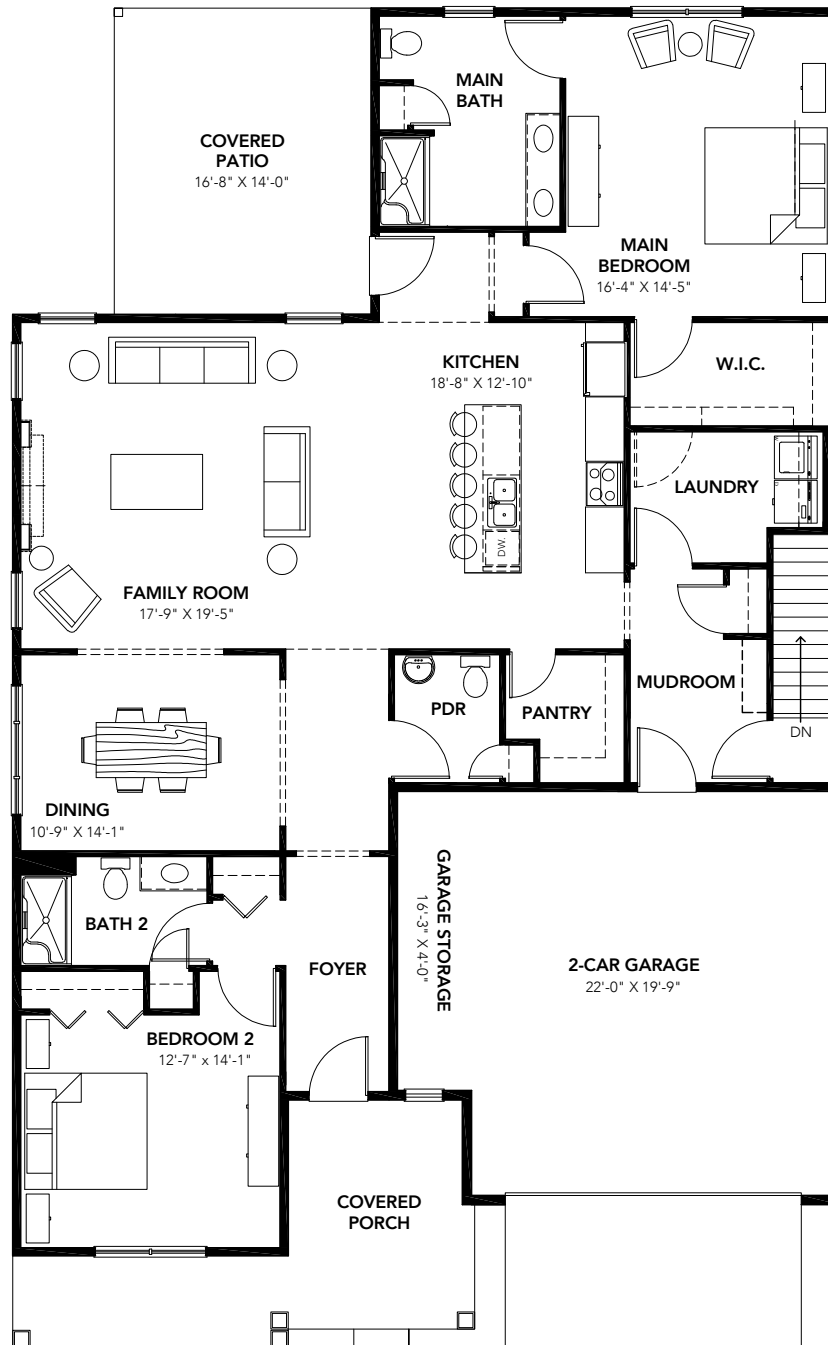

HERON II

Duplex Home with Basement

2 BR / 2 BA | Dining / Den Option | 2,078 SQ FT

FERNECREST
A COMMUNITY of MESSIAH LIFEWAYS

100 Spanglers Mill Road, New Cumberland, PA 17070
717.591.7224 | Fernecrest.org

*Renderings are intended as a general reference. Features, finishes, layout, and measurements may vary.
Basement: 1,918 sq ft of usable space, not included in total square footage.

HERON II

Duplex Home with Basement

2 BR / 2 BA | Dining / Den Option | 2,078 SQ FT

FERNECREST
A COMMUNITY of MESSIAH LIFEWAYS

100 Spanglers Mill Road, New Cumberland, PA 17070
717.591.7224 | Fernecrest.org

*Renderings are intended as a general reference. Features, finishes, layout, and measurements may vary.
Basement: 1,918 sq ft of usable space, not included in total square footage.