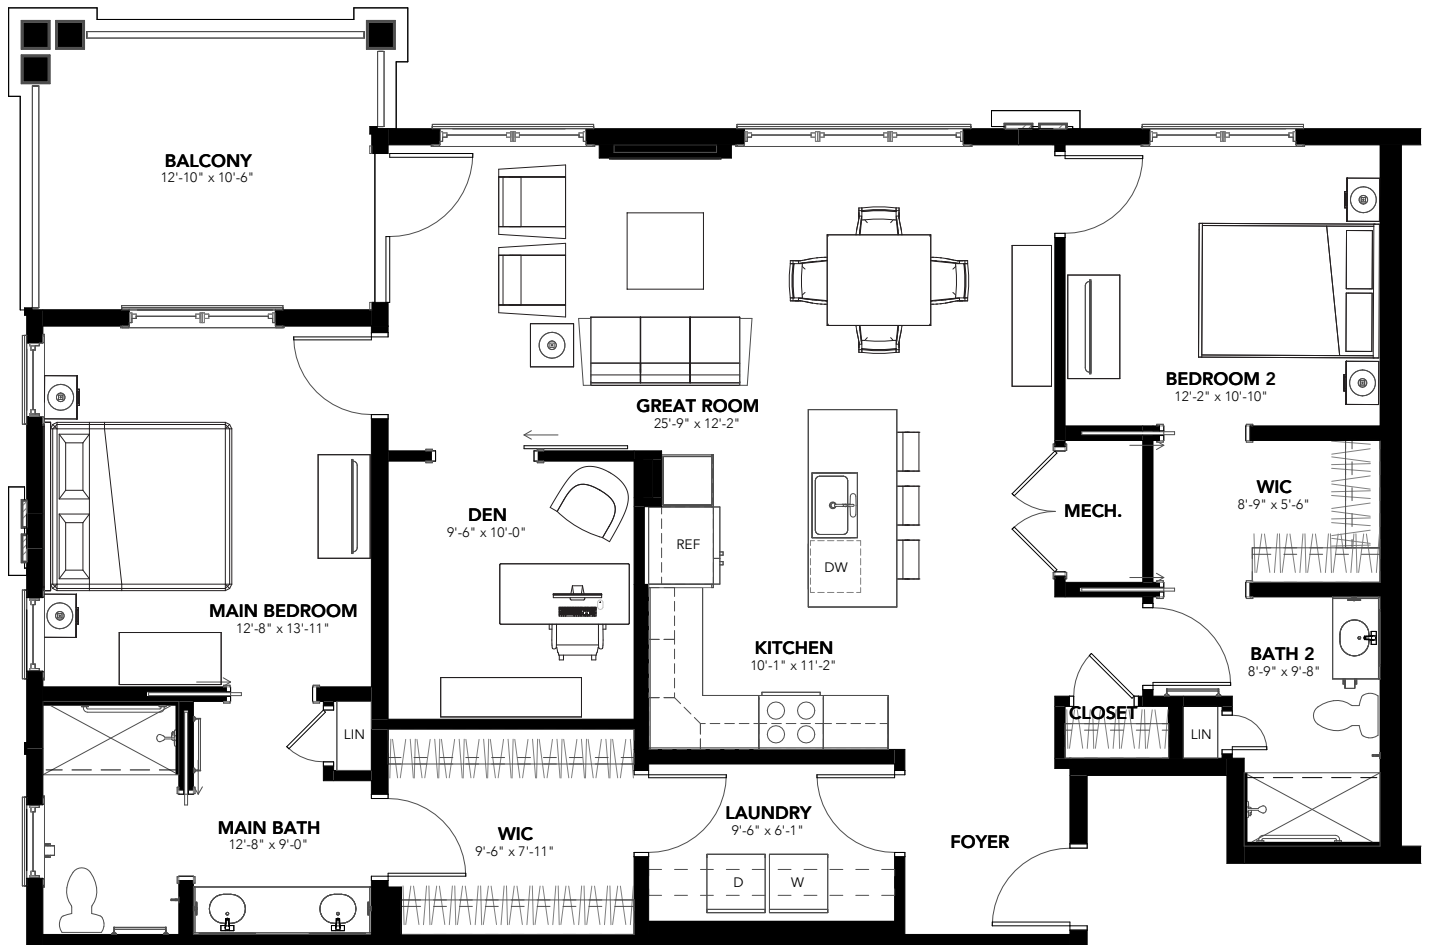

HOSTA

Apartment

2 BR / 2 BA | 1,420 SQ FT

FERNECREST
A COMMUNITY of MESSIAH LIFEWAYS

100 Spanglers Mill Road, New Cumberland, PA 17070
717.591.7224 | Fernecrest.org

*Renderings are intended as a general reference. Features, finishes, layout, and measurements may vary.