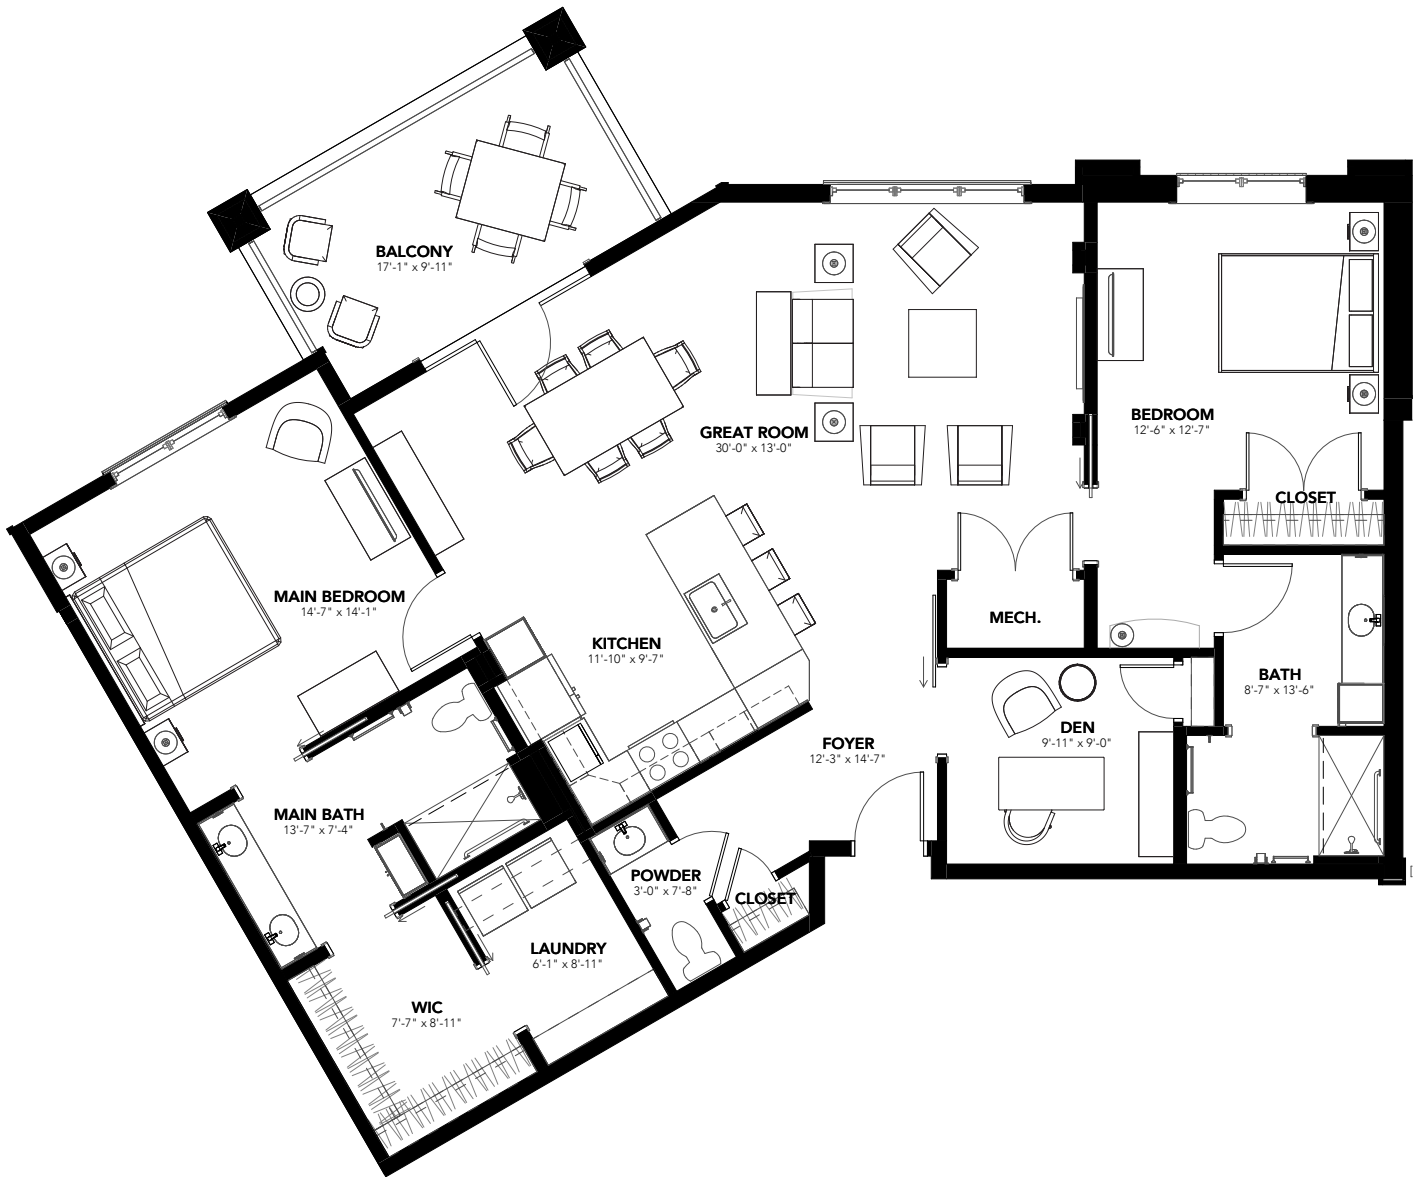

JUNIPER ADA

Apartment

2 BR / 2 BA | 1,600 SQ FT

FERNECREST
A COMMUNITY of MESSIAH LIFEWAYS

100 Spanglers Mill Road, New Cumberland, PA 17070
717.591.7224 | Fernecrest.org

*Renderings are intended as a general reference. Features, finishes, layout, and measurements may vary.