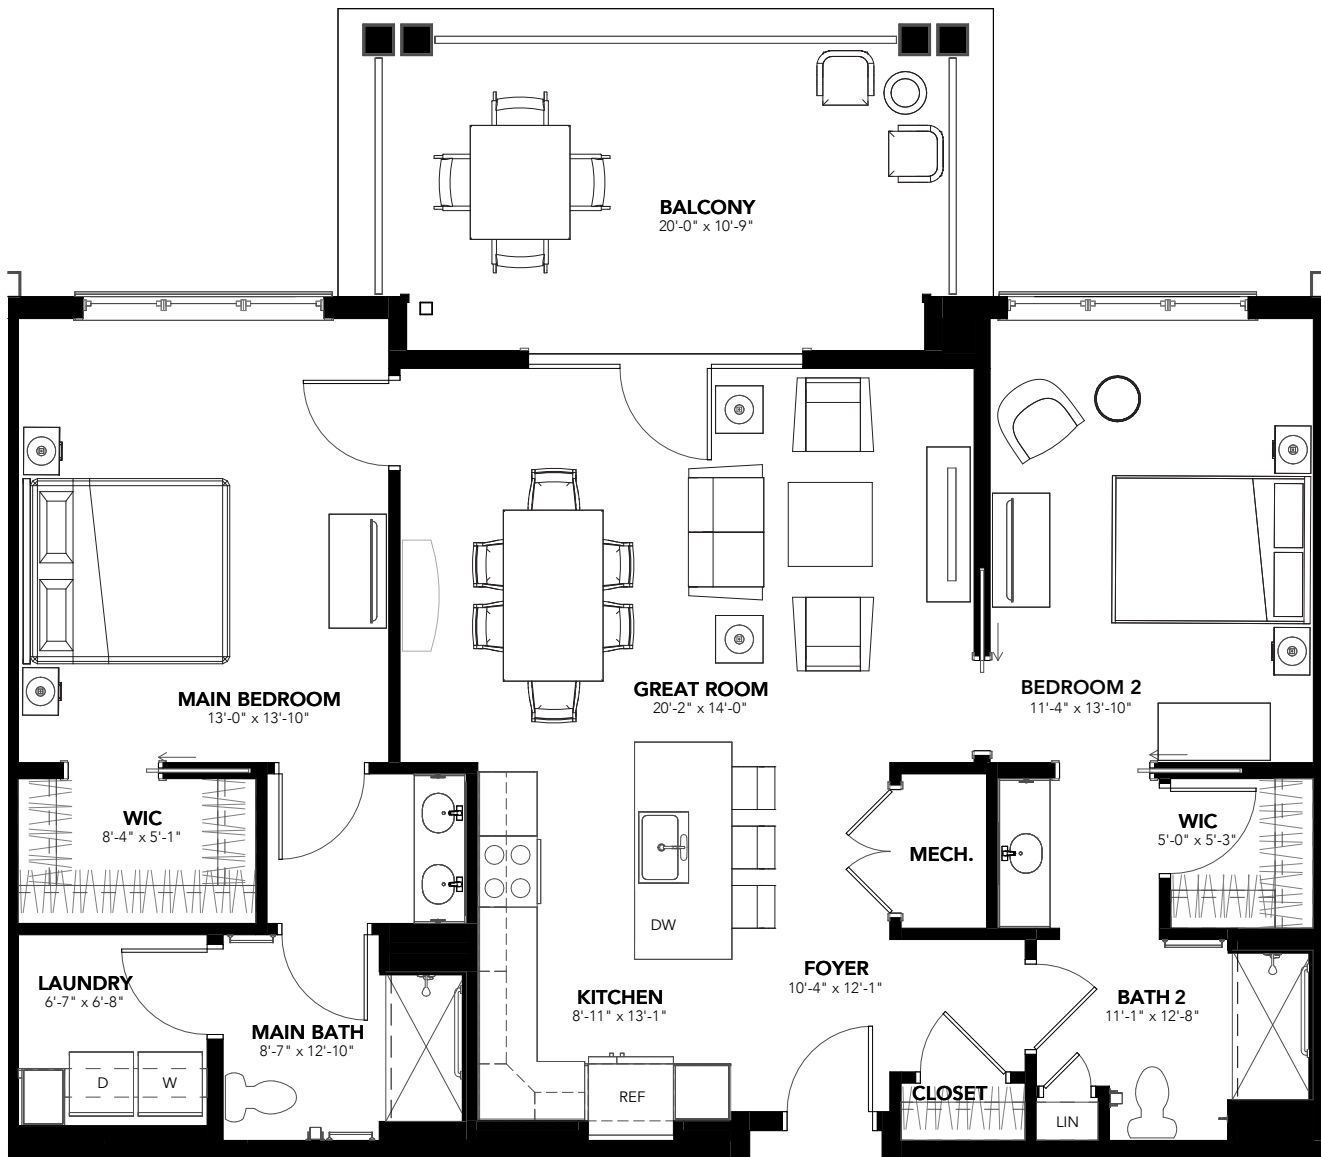

LAUREL

Apartment
2 BR / 2 BA | 1,265 SQ FT

FERNECREST
A COMMUNITY of MESSIAH LIFEWAYS

100 Spanglers Mill Road, New Cumberland, PA 17070
717.591.7224 | Fernecrest.org

*Renderings are intended as a general reference. Features, finishes, layout, and measurements may vary.