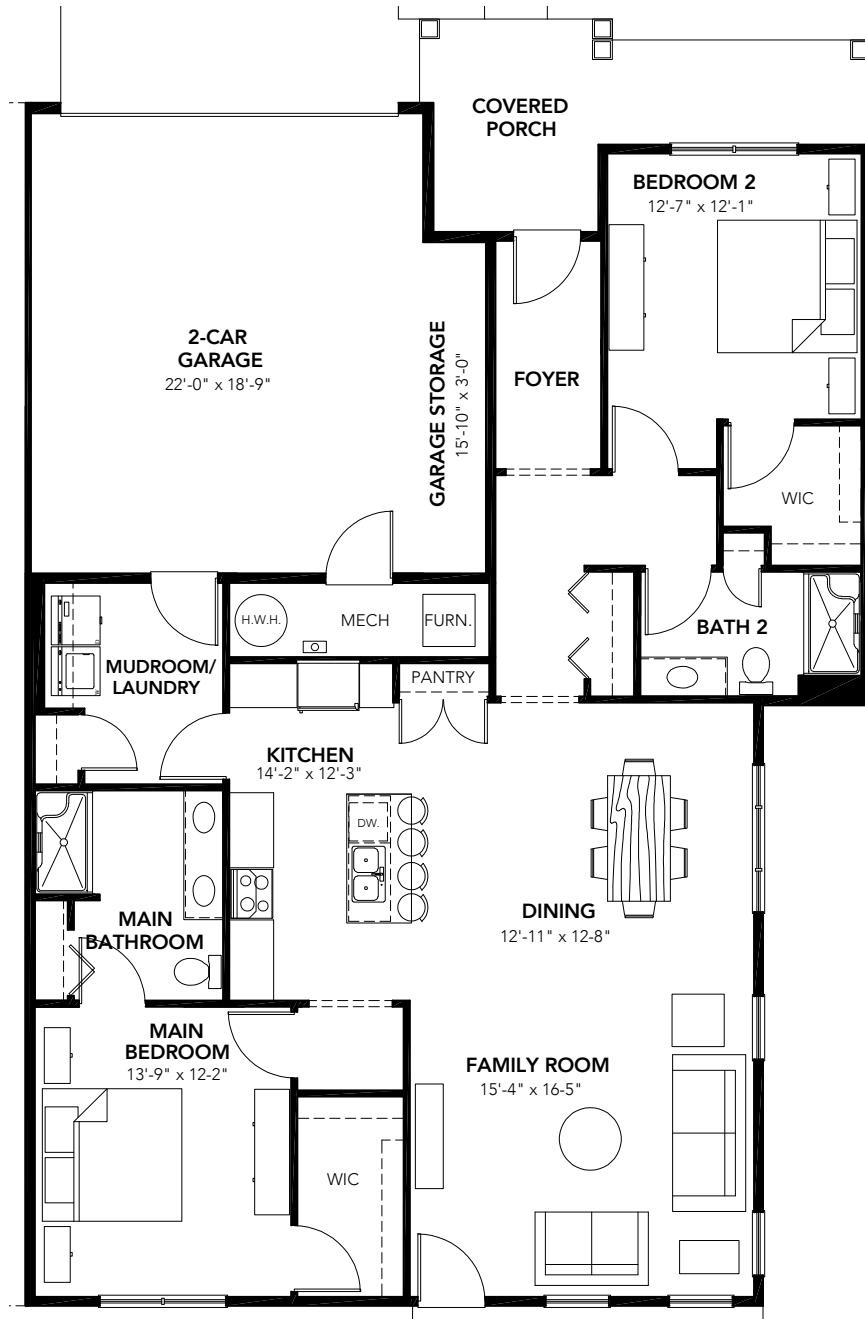

MALLARD

Duplex Home

2 BR / 2 BA | 1,620 SQ FT

FERNECREST
A COMMUNITY of MESSIAH LIFEWAYS

100 Spanglers Mill Road, New Cumberland, PA 17070
717.591.7224 | Fernecrest.org

*Renderings are intended as a general reference. Features, finishes, layout, and measurements may vary.