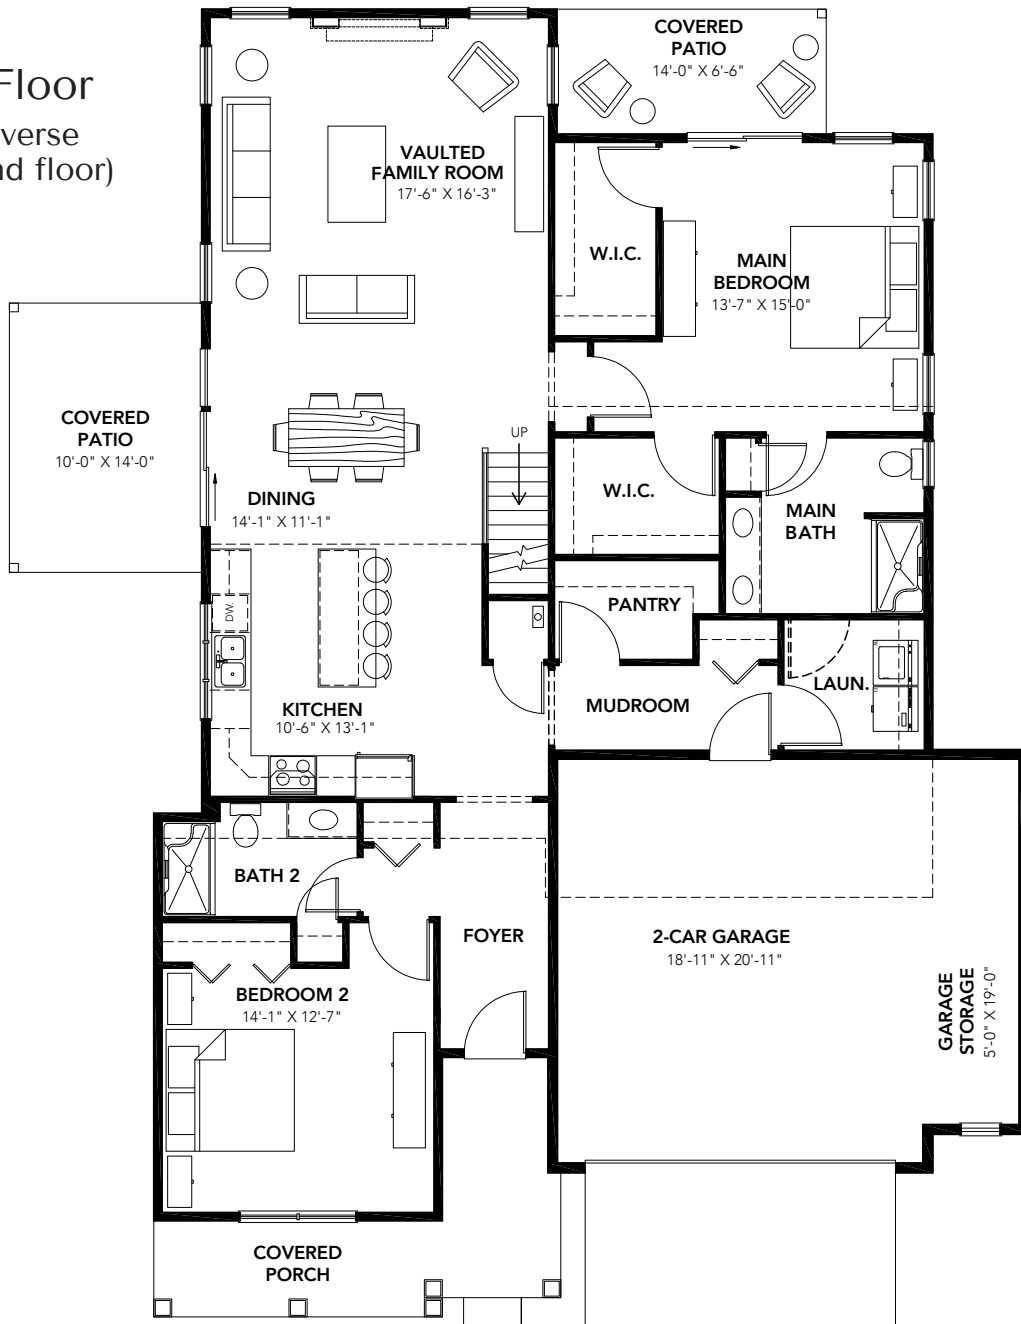

PEACOCK I

Estate Home

3 BR / 2 BA | Total: 2,508 SQ FT

First Floor: 1,795 SQ FT | Second Floor: 713 SQ FT

First Floor
(see reverse
for second floor)

FERNECREST
A COMMUNITY of MESSIAH LIFEWAYS

100 Spanglers Mill Road, New Cumberland, PA 17070
717.591.7224 | Fernecrest.org

*Renderings are intended as a general reference. Features, finishes, layout, and measurements may vary.

PEACOCK I

Estate Home

3 BR / 2 BA | Total: 2,508 SQ FT

First Floor: 1,795 SQ FT | Second Floor: 713 SQ FT