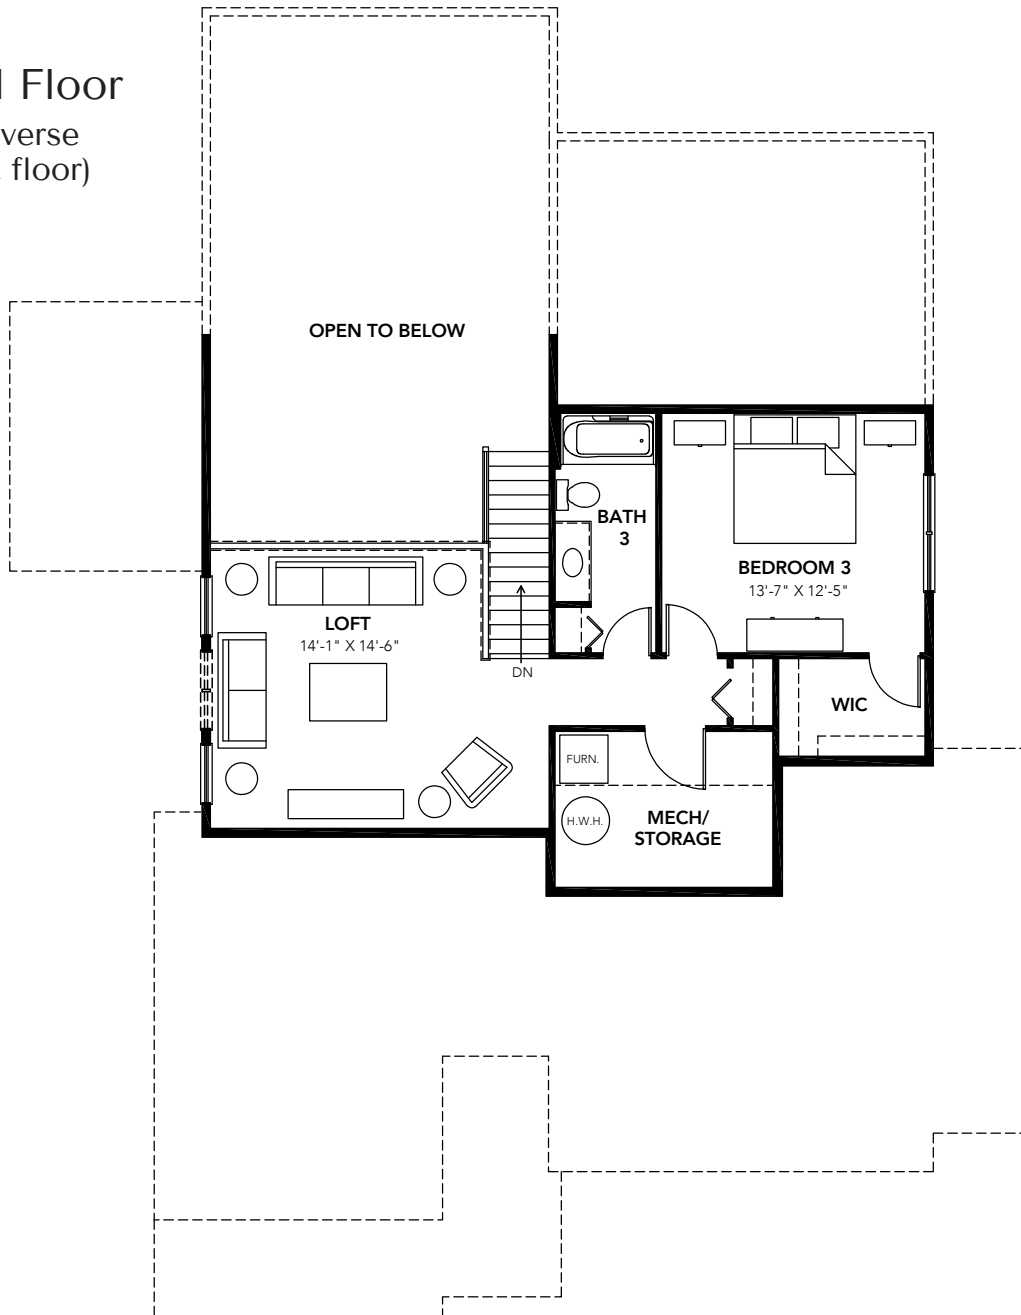

PEACOCK I

Estate Home

3 BR / 2 BA | Total: 2,508 SQ FT

First Floor: 1,795 SQ FT | Second Floor: 713 SQ FT

Second Floor

(see reverse
for first floor)

FERNECREST
A COMMUNITY of MESSIAH LIFEWAYS

100 Spanglers Mill Road, New Cumberland, PA 17070
717.591.7224 | Fernecrest.org

*Renderings are intended as a general reference. Features, finishes, layout, and measurements may vary.